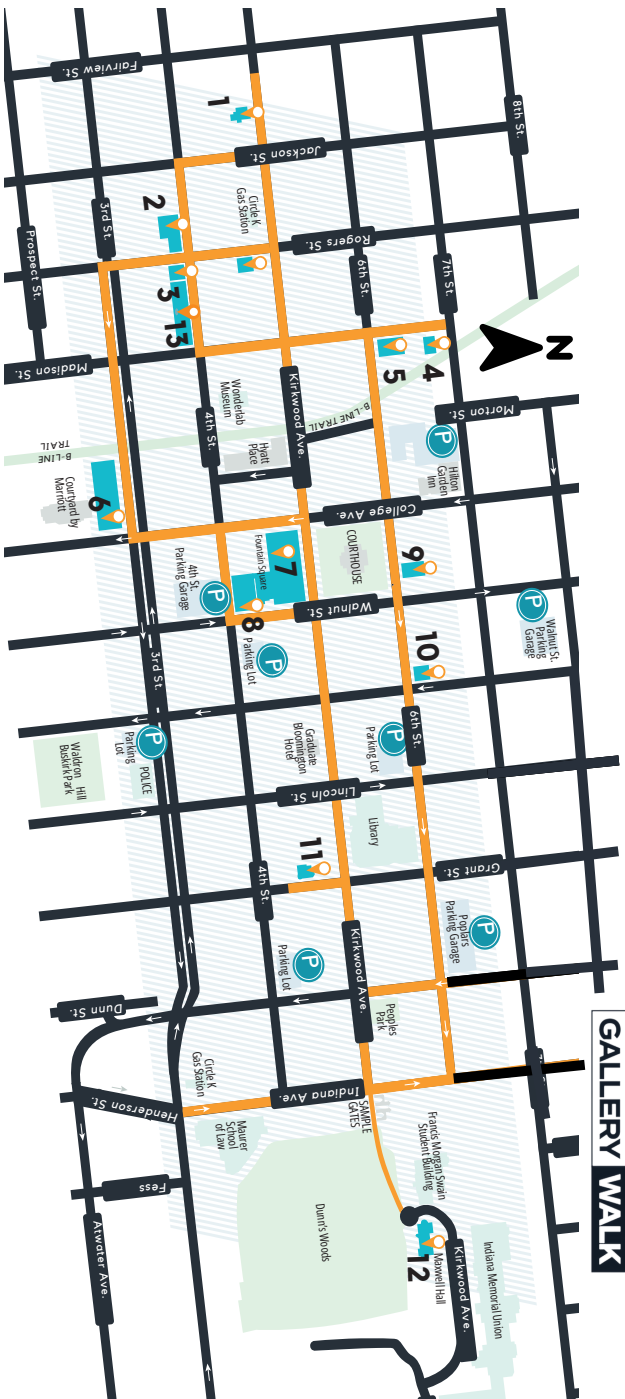

GALLERY WALK

MEMBER GALLERIES

1. Juniper Art Gallery
2. Pictura Gallery/FAR Center for the Contemporary Arts
3. Rainbow Bakery
4. Engraving & Stamp Center
5. Gallery B at Bloomingfoods
6. Monroe County Convention Center
7. By Hand Gallery
8. John Waldron Art Center
9. Backspace Gallery in Bonne Fete
10. The Vault at Gallery Mortgage
11. The Venue Fine Art & Gifts
12. Cook Center for Public Arts & Humanities
13. Bloomington Fine Art Supply

GALLERY WALK

Experience A Vibrant Arts Scene

MEMBER GALLERIES

Backspace Gallery

12 W. 6th St. | 812-369-9735 | backspacegallery.com

Bloomington Fine Art Supply

207 S Rogers St. | <https://www.bfasupply.com>

By Hand Gallery

Fountain Square | 101 W. Kirkwood Ave. #109 | 812-334-3255 | byhandgallery.com

Engraving and Stamp Center

218 N. Madison St. | 812-336-0606

Gallery B at Bloomingfoods Co-op Market

316 W. 6th St. | 812-333-7312 | www.bloomingfoods.coop/galleryb